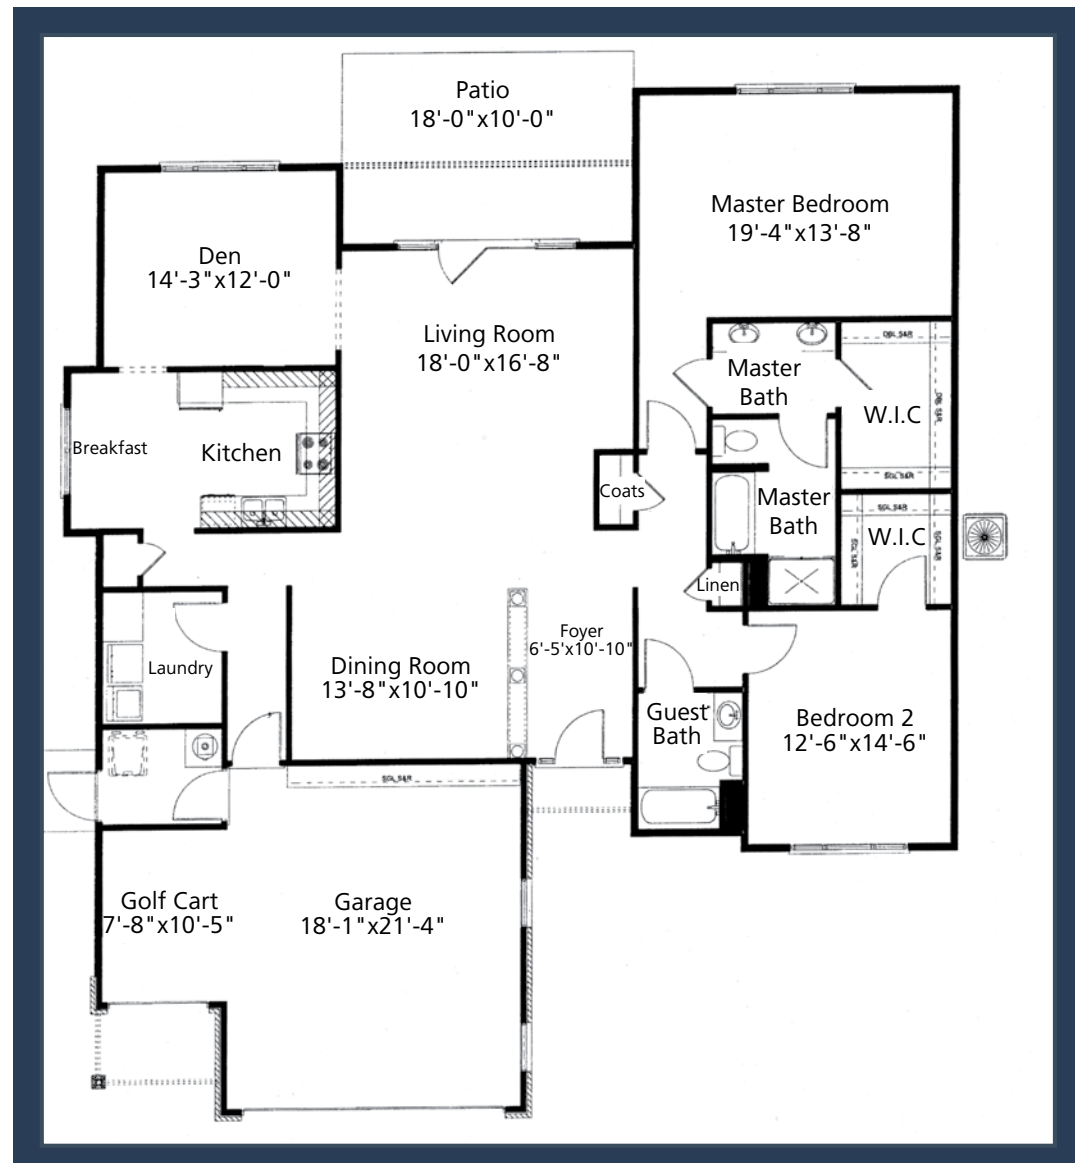

## APARTMENT HOME A

Studio / One Bath / Sunroom / 600 Sq.Ft.

## APARTMENT HOME B

One Bedroom / One Bath / 752 Sq.Ft.

## GARDEN HOME D

Two Bedroom/ Two Bath/ Den/ 2065 Sq. Ft.