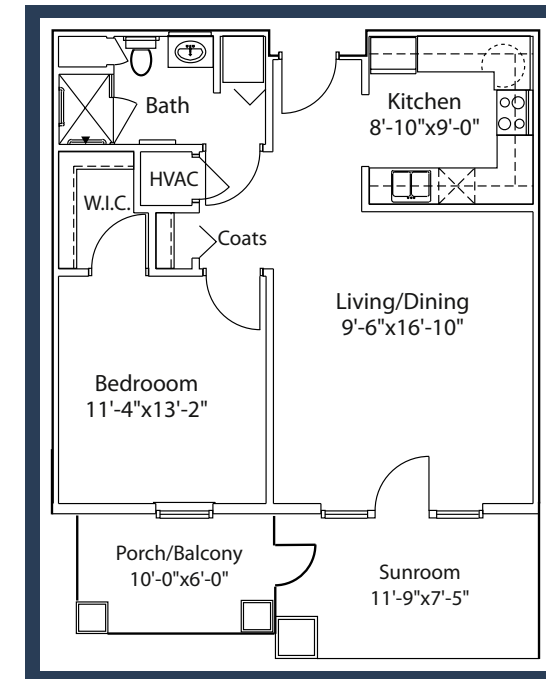

APARTMENT HOME C

One Bedroom / One Bath / Sunroom / 852 Sq.Ft.