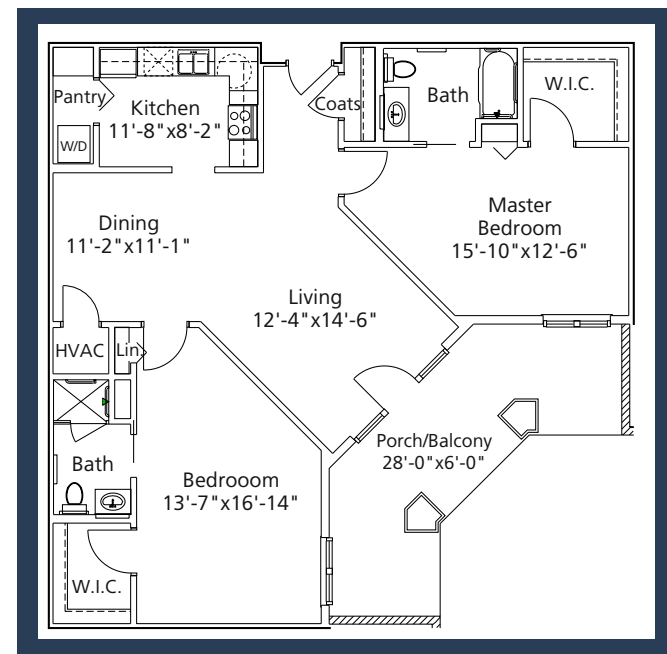

APARTMENT HOME F

Two Bedroom / Two Bath / 1359 Sq.Ft.