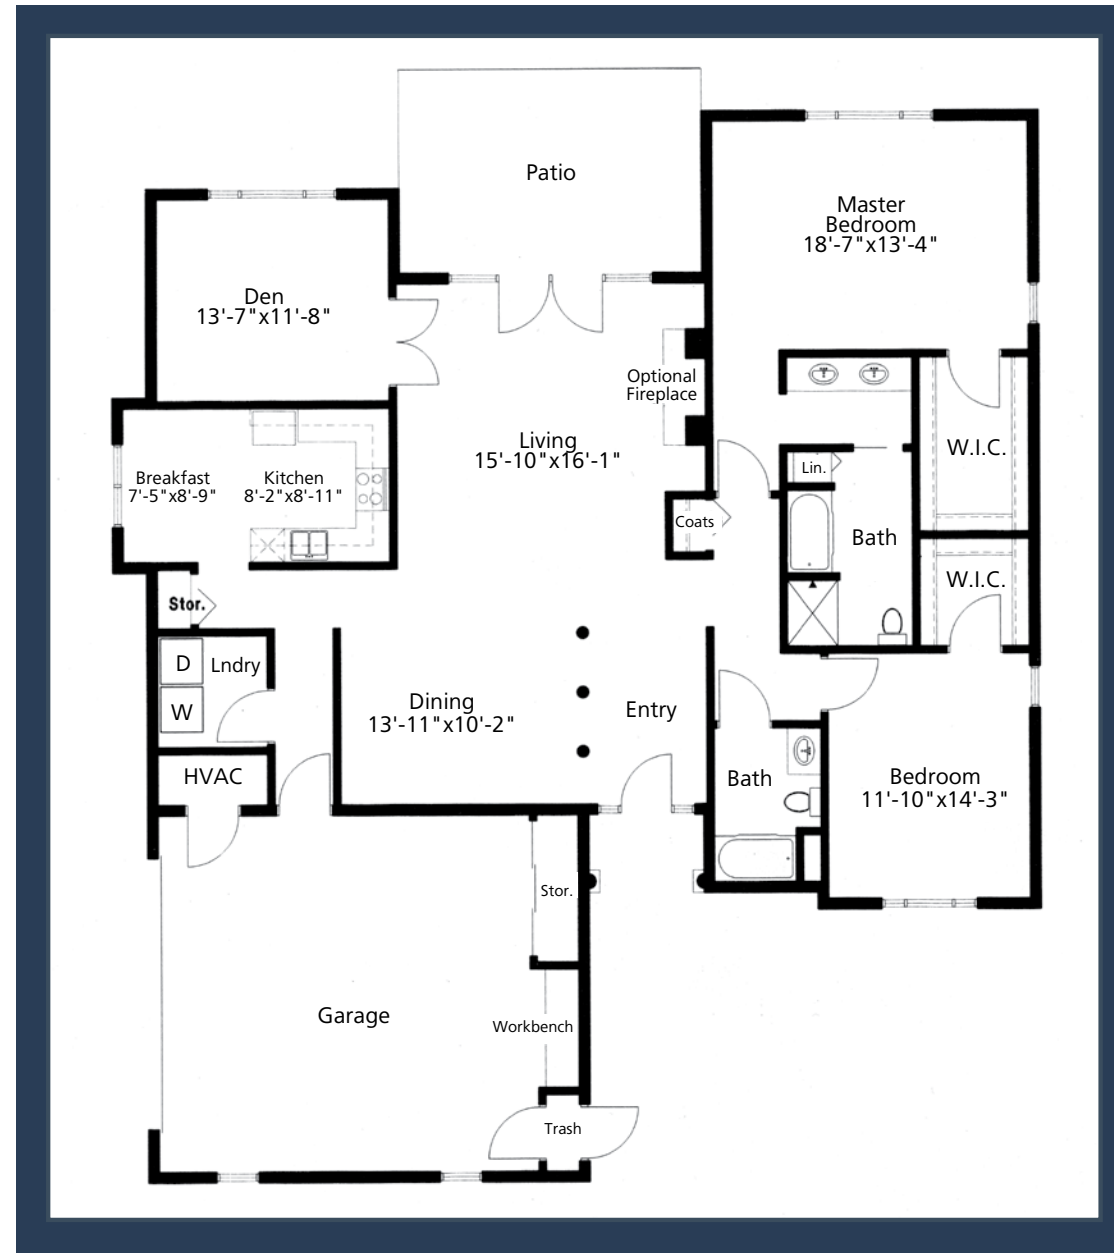

GARDEN HOME B

Two Bedroom / Two Bath / Den / 2081 Sq.Ft.