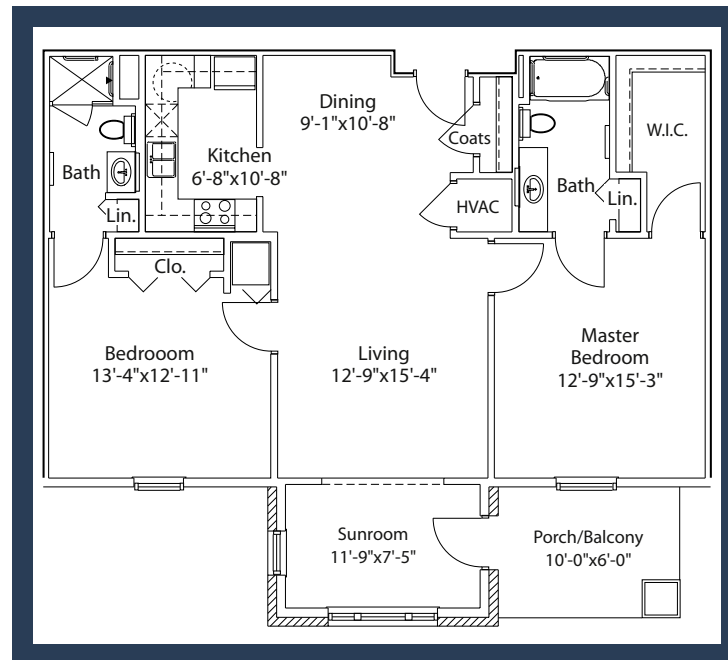

## GARDEN HOME D

Two Bedroom/ Two Bath/ Den/ 2065 Sq. Ft.

## APARTMENT HOME C

One Bedroom / One Bath / Sunroom / 852 Sq.Ft.

## APARTMENT HOME D

Two Bedroom / Two Bath / Sunroom / 1064 Sq.Ft.

## APARTMENT HOME F

Two Bedroom / Two Bath / 1359 Sq.Ft.