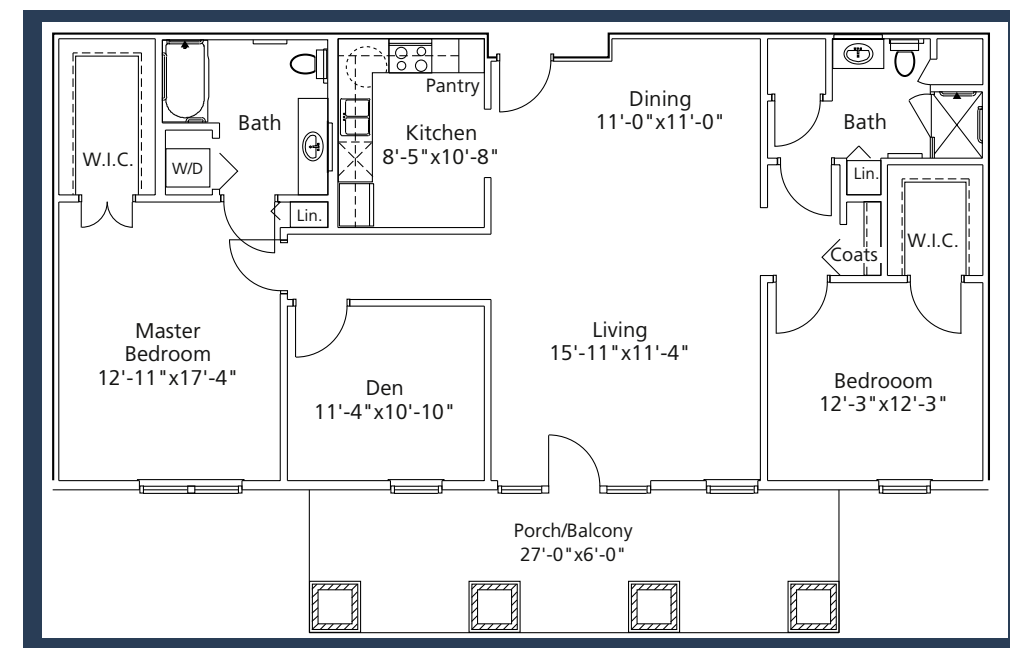

APARTMENT HOME H

Two Bedroom / Two Bath / Den / 1531 Sq.Ft.