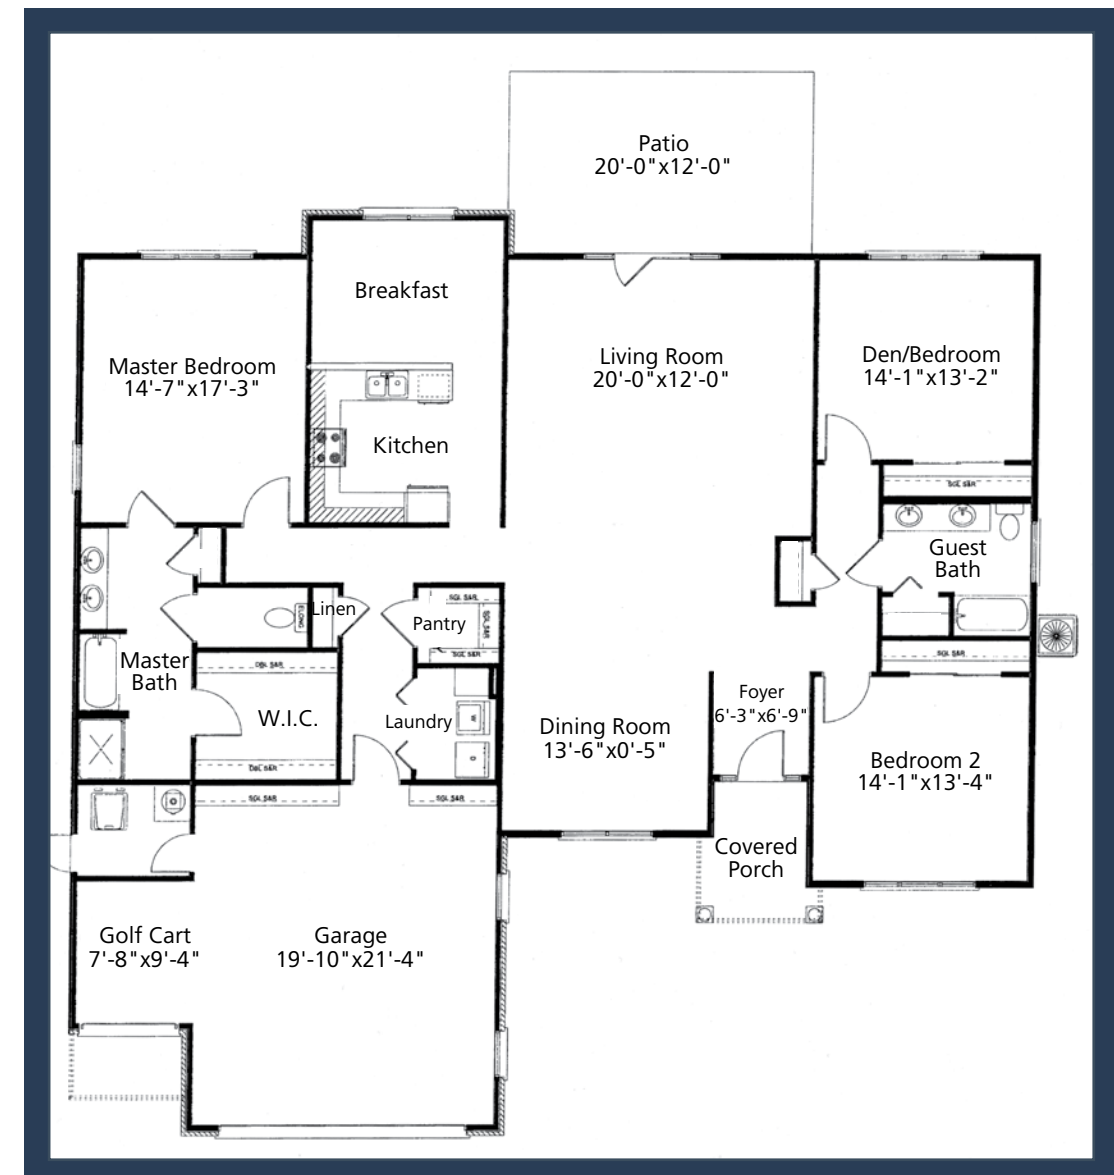

GARDEN HOME E

Two Bedroom / Two Bath / Den / 2371 Sq.Ft.