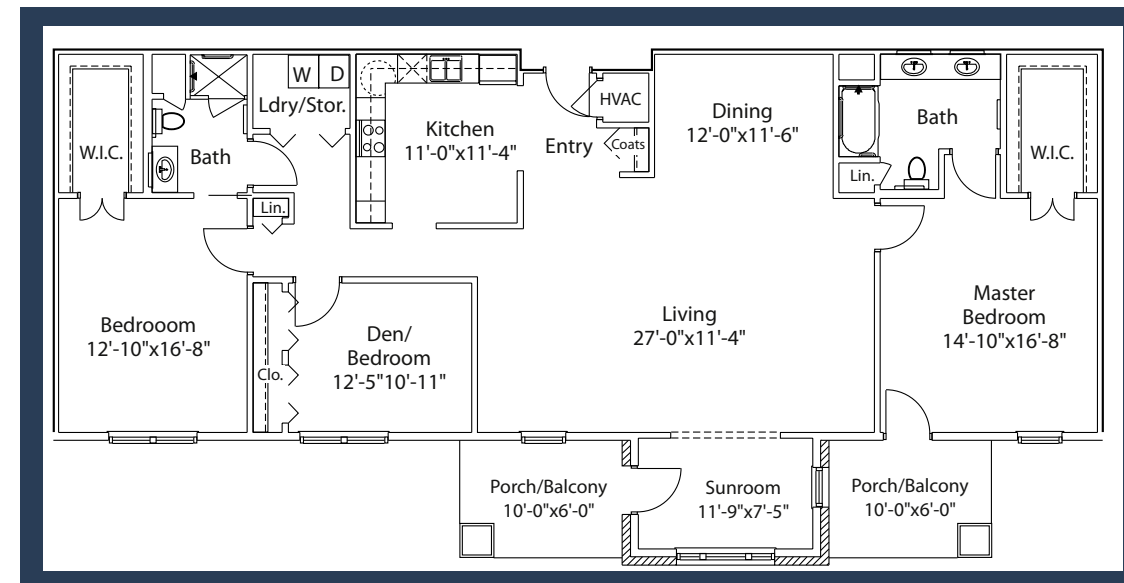

APARTMENT HOME J

Three Bedroom / Two Bath / Sunroom / 2109 Sq.Ft.