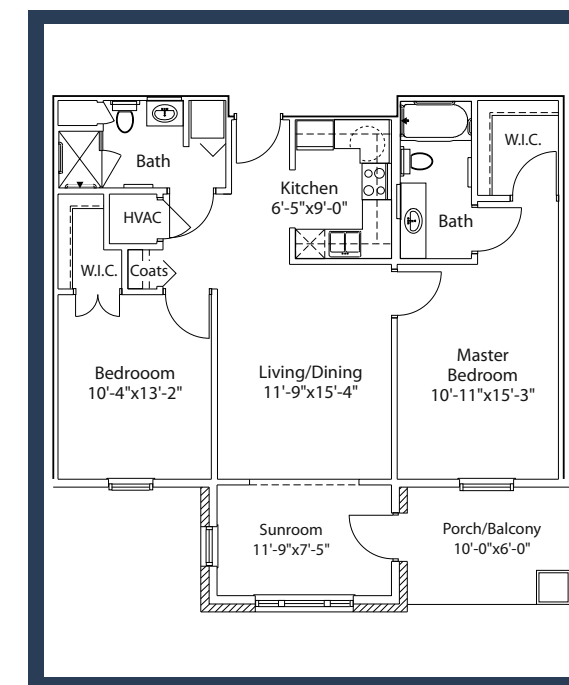

## GARDEN HOME D

Two Bedroom/ Two Bath/ Den/ 2065 Sq. Ft.

## APARTMENT HOME C

One Bedroom / One Bath / Sunroom / 852 Sq.Ft.

## APARTMENT HOME D

Two Bedroom / Two Bath / Sunroom / 1064 Sq.Ft.