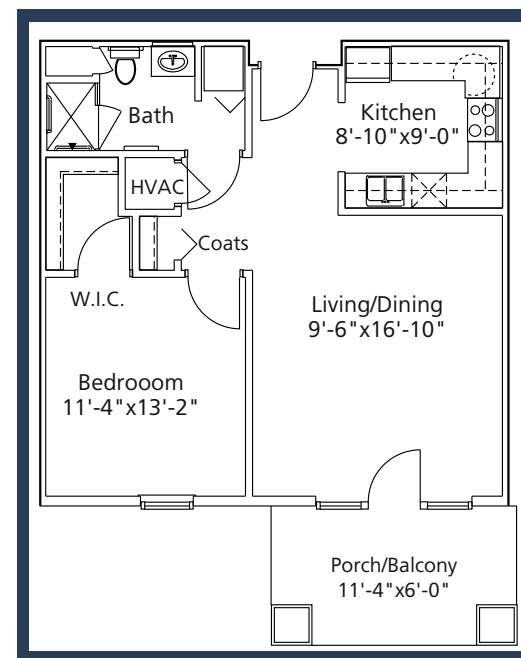

## APARTMENT HOME A

Studio / One Bath / Sunroom / 600 Sq.Ft.

## APARTMENT HOME B

One Bedroom / One Bath / 752 Sq.Ft.