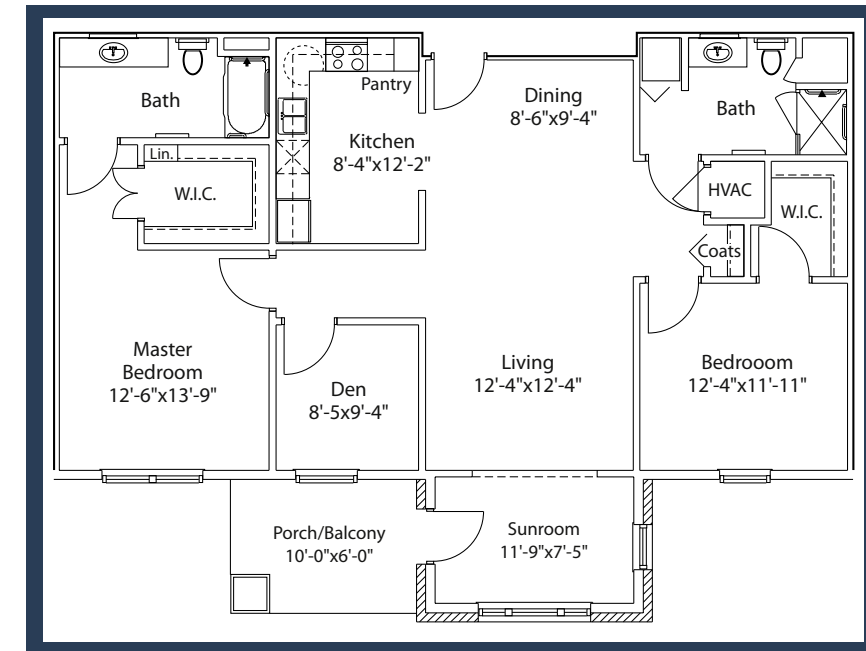

APARTMENT HOME G

Two Bedroom / Two Bath / Den / Sunroom / 1431 Sq.Ft.