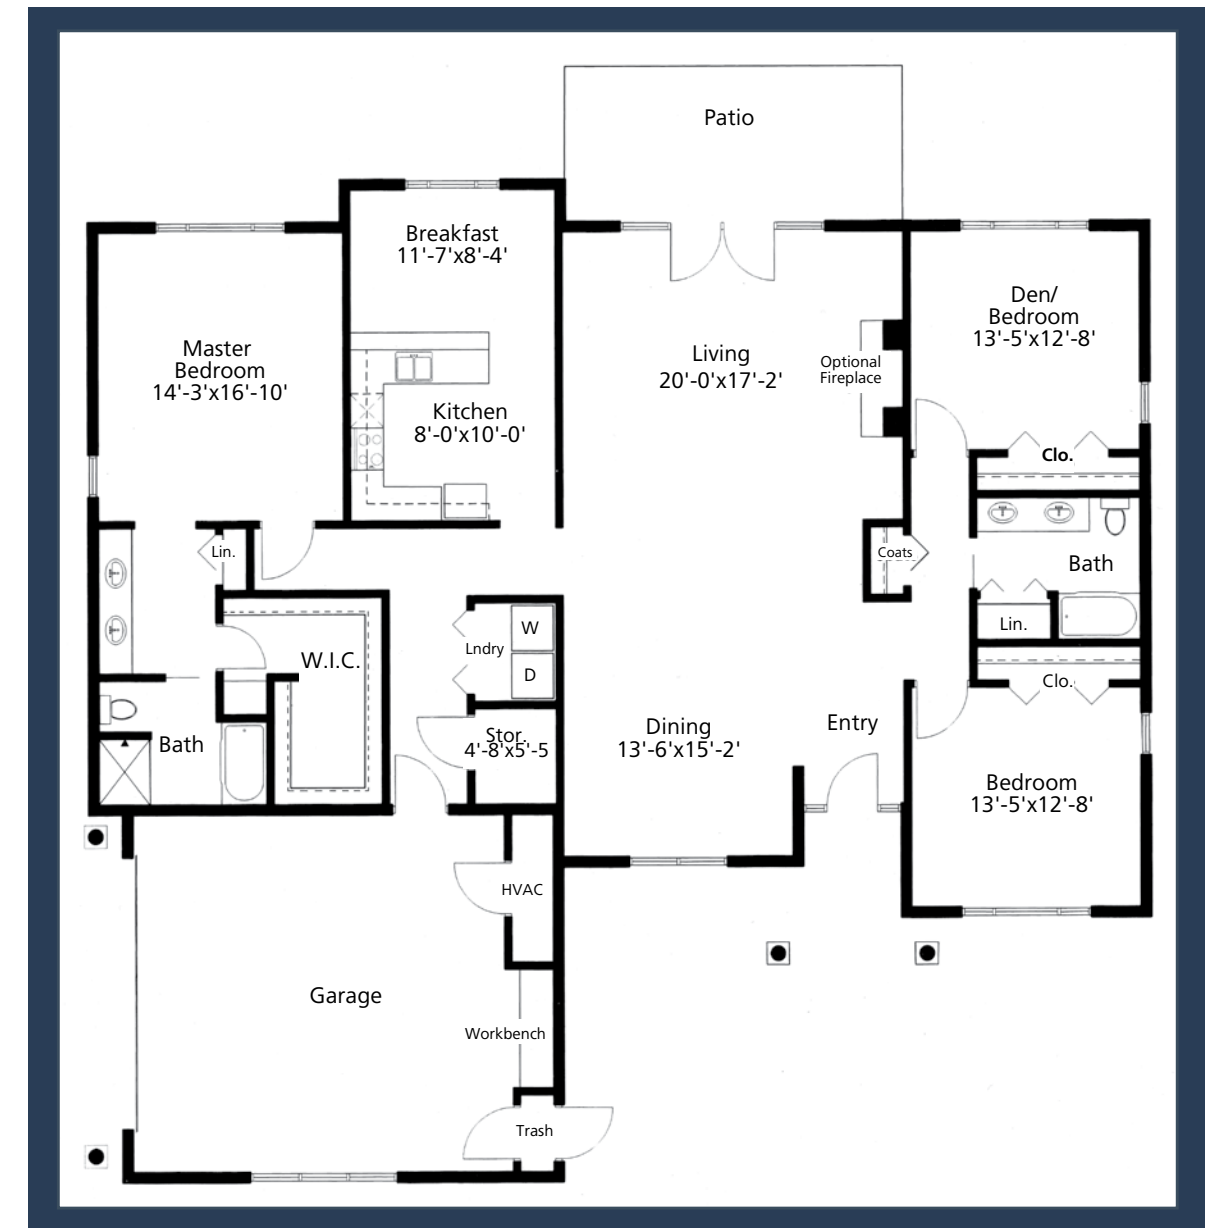

GARDEN HOME C

Three Bedroom / Two Bath / 2366 Sq.Ft.