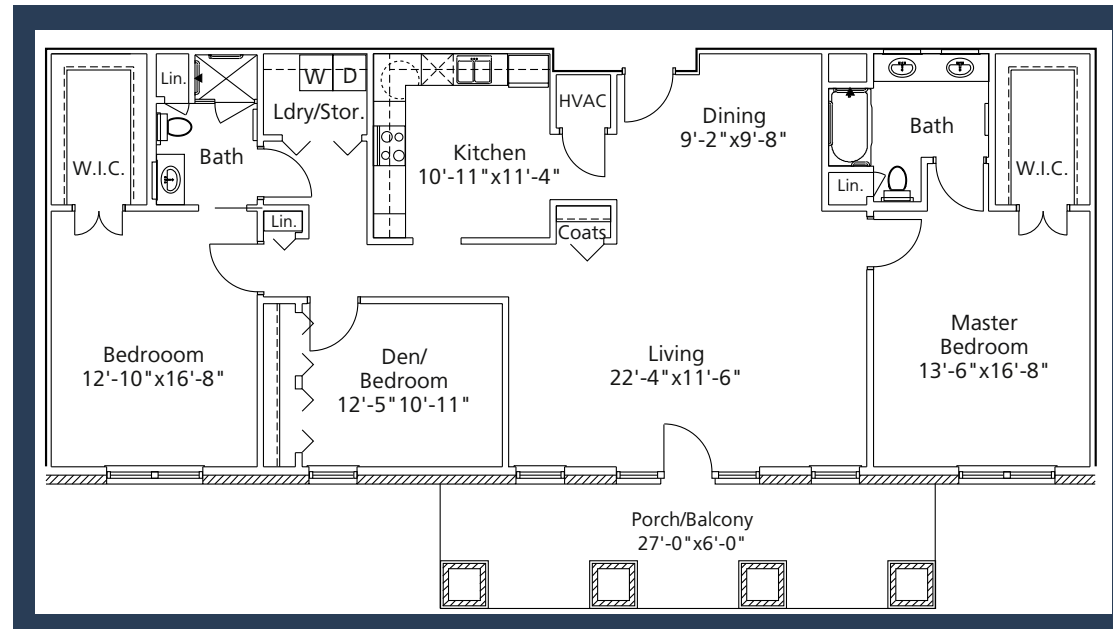

APARTMENT HOME I

Three Bedroom / Two Bath / 1836 Sq.Ft.