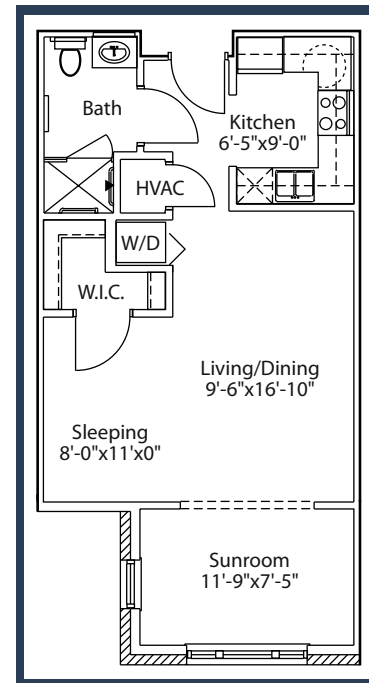

5300 Zebulon Road • Macon, Georgia

478-405-4500 • 800-459-4888

[www.carlyleplace.org](http://www.carlyleplace.org)

Garden Home & Apartment Home  
Floor Plans

## APARTMENT HOME A

Studio / One Bath / Sunroom / 600 Sq.Ft.

## APARTMENT HOME B

One Bedroom / One Bath / 752 Sq.Ft.